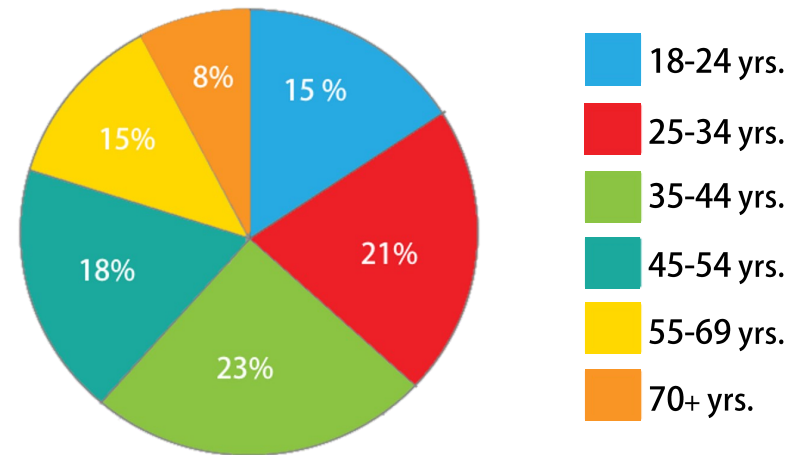

DEMOGRAPHICS

Who attends Utah's largest annual event?

ANNUAL HOUSEHOLD INCOME

AGE DISTRIBUTION

46%

54%

61% OWN
THEIR HOME

62% MARRIED

61% HAVE A
DEGREE

89% LIVE WITHIN
50 MILES OF THE
FAIRPARK

*Data based on 2018 on-site and post event surveys.