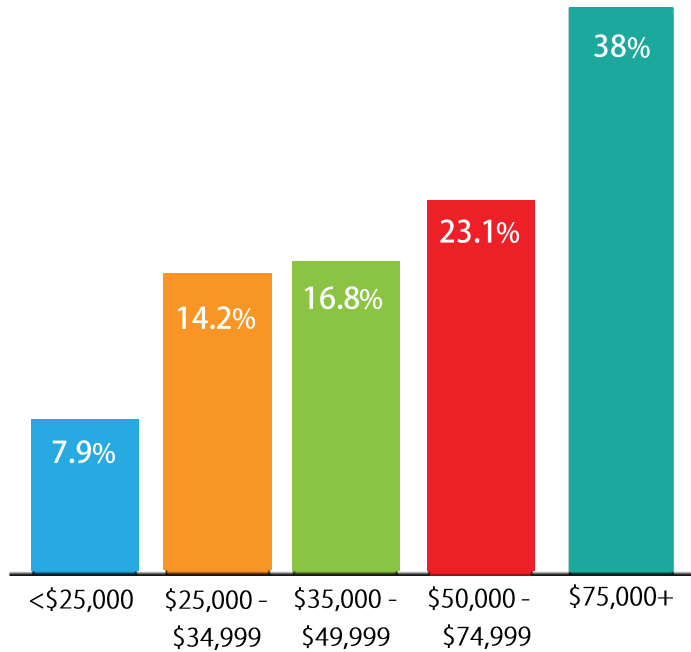

DEMOGRAPHICS

Who attends Utah's largest annual event?

ANNUAL HOUSEHOLD INCOME

AGE DISTRIBUTION

46%

54%

61% OWN
THEIR HOME

62% MARRIED

61% HAVE A
DEGREE

89% LIVE WITHIN
50 MILES OF THE
FAIRPARK

*Data based on 2018 on-site and post event surveys.